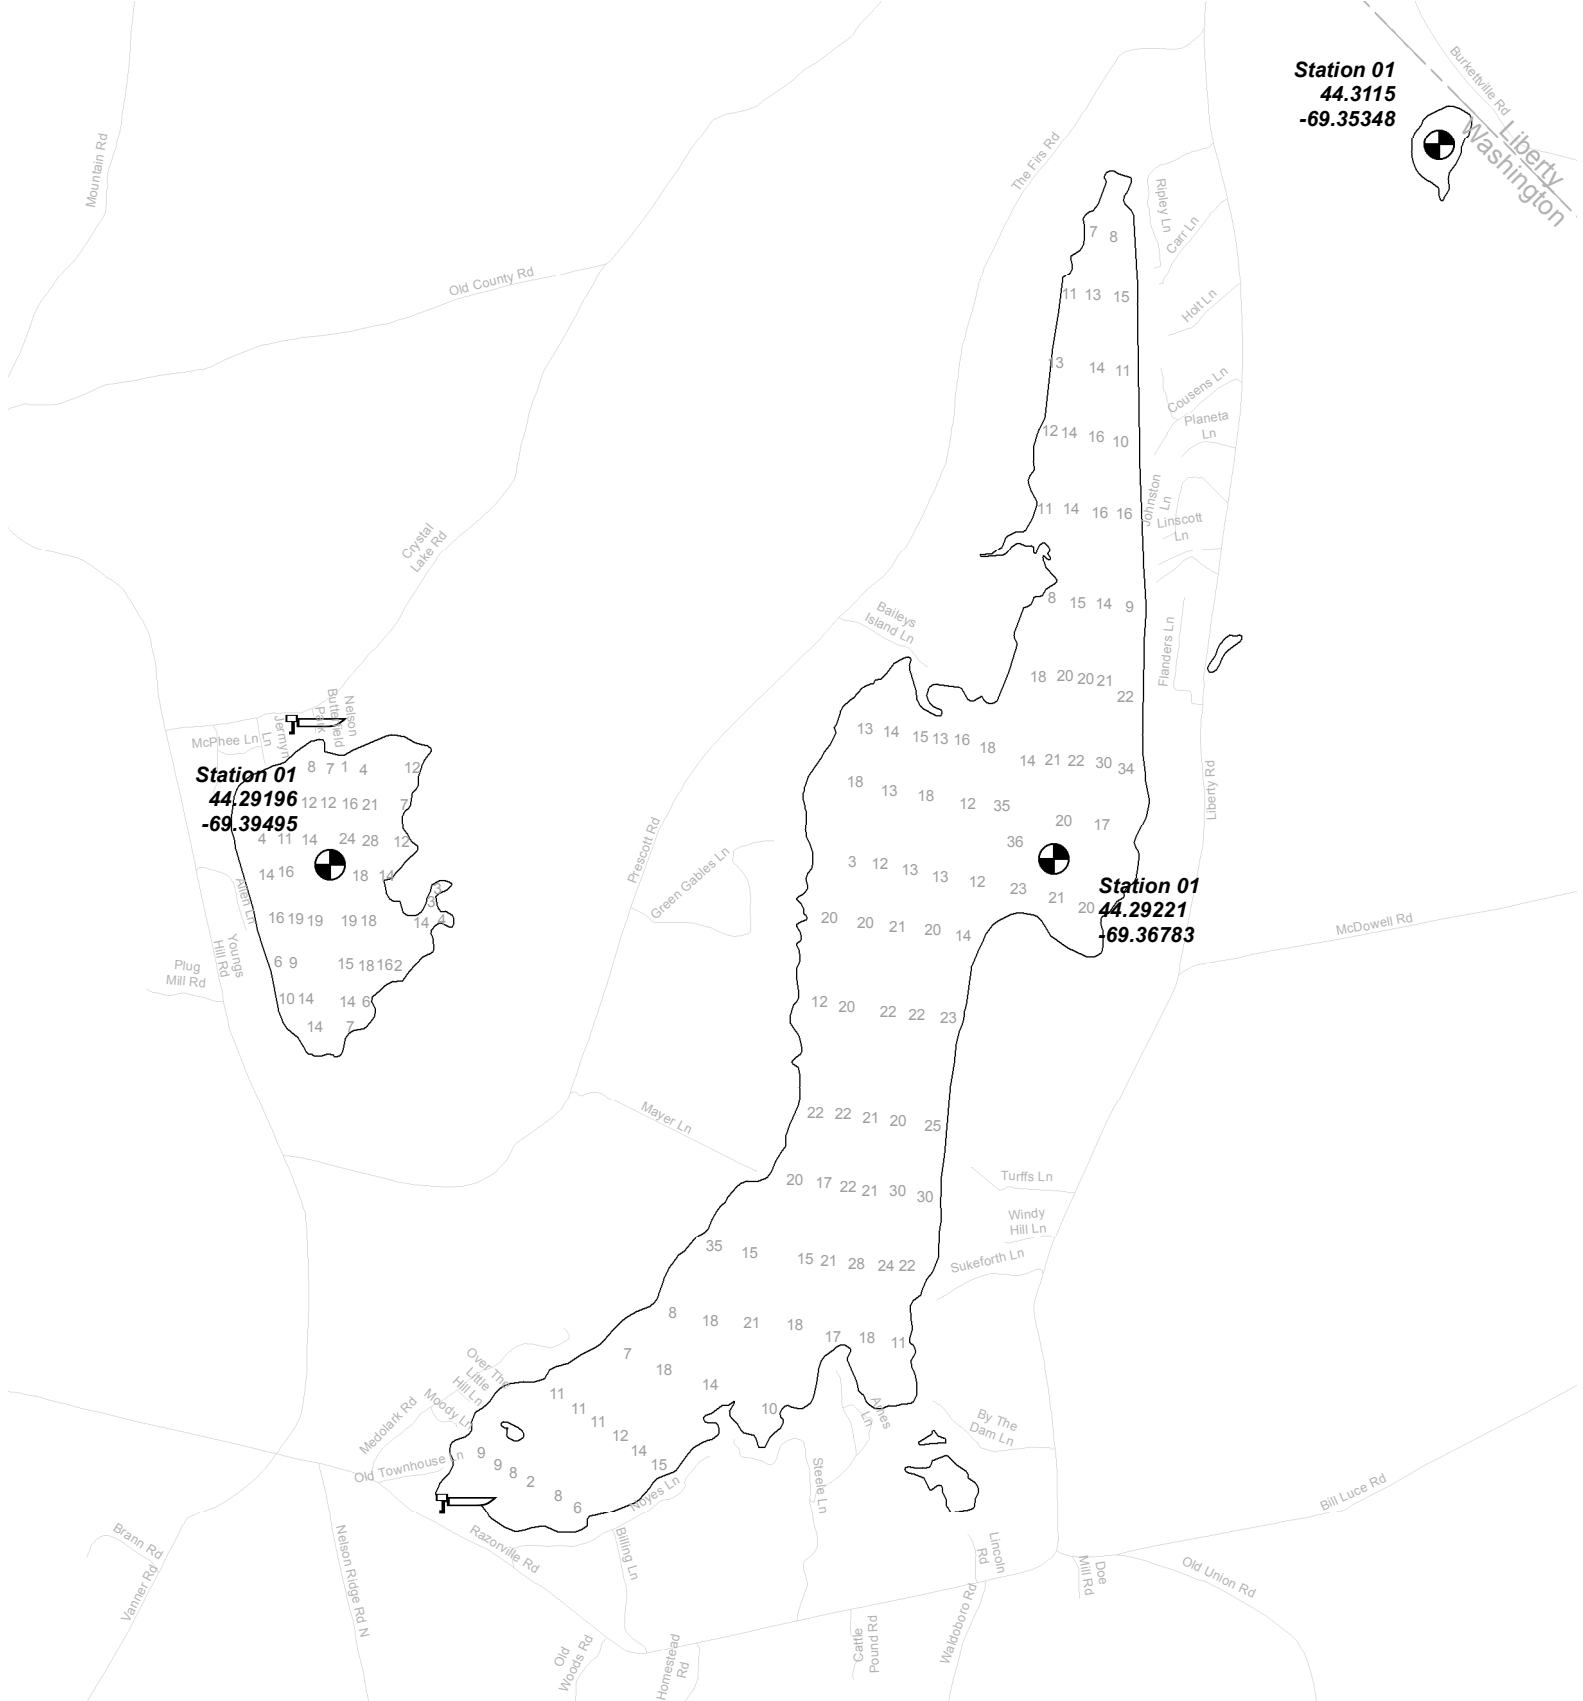

Station 01
44.3115
-69.35348

Washington Pond

MIDAS # 4894

Washington, Knox Co. - Delorme Page 13 - 565 acres

Boat Launch Lake Sample Stations # Depth (FT) Roads Town Lines