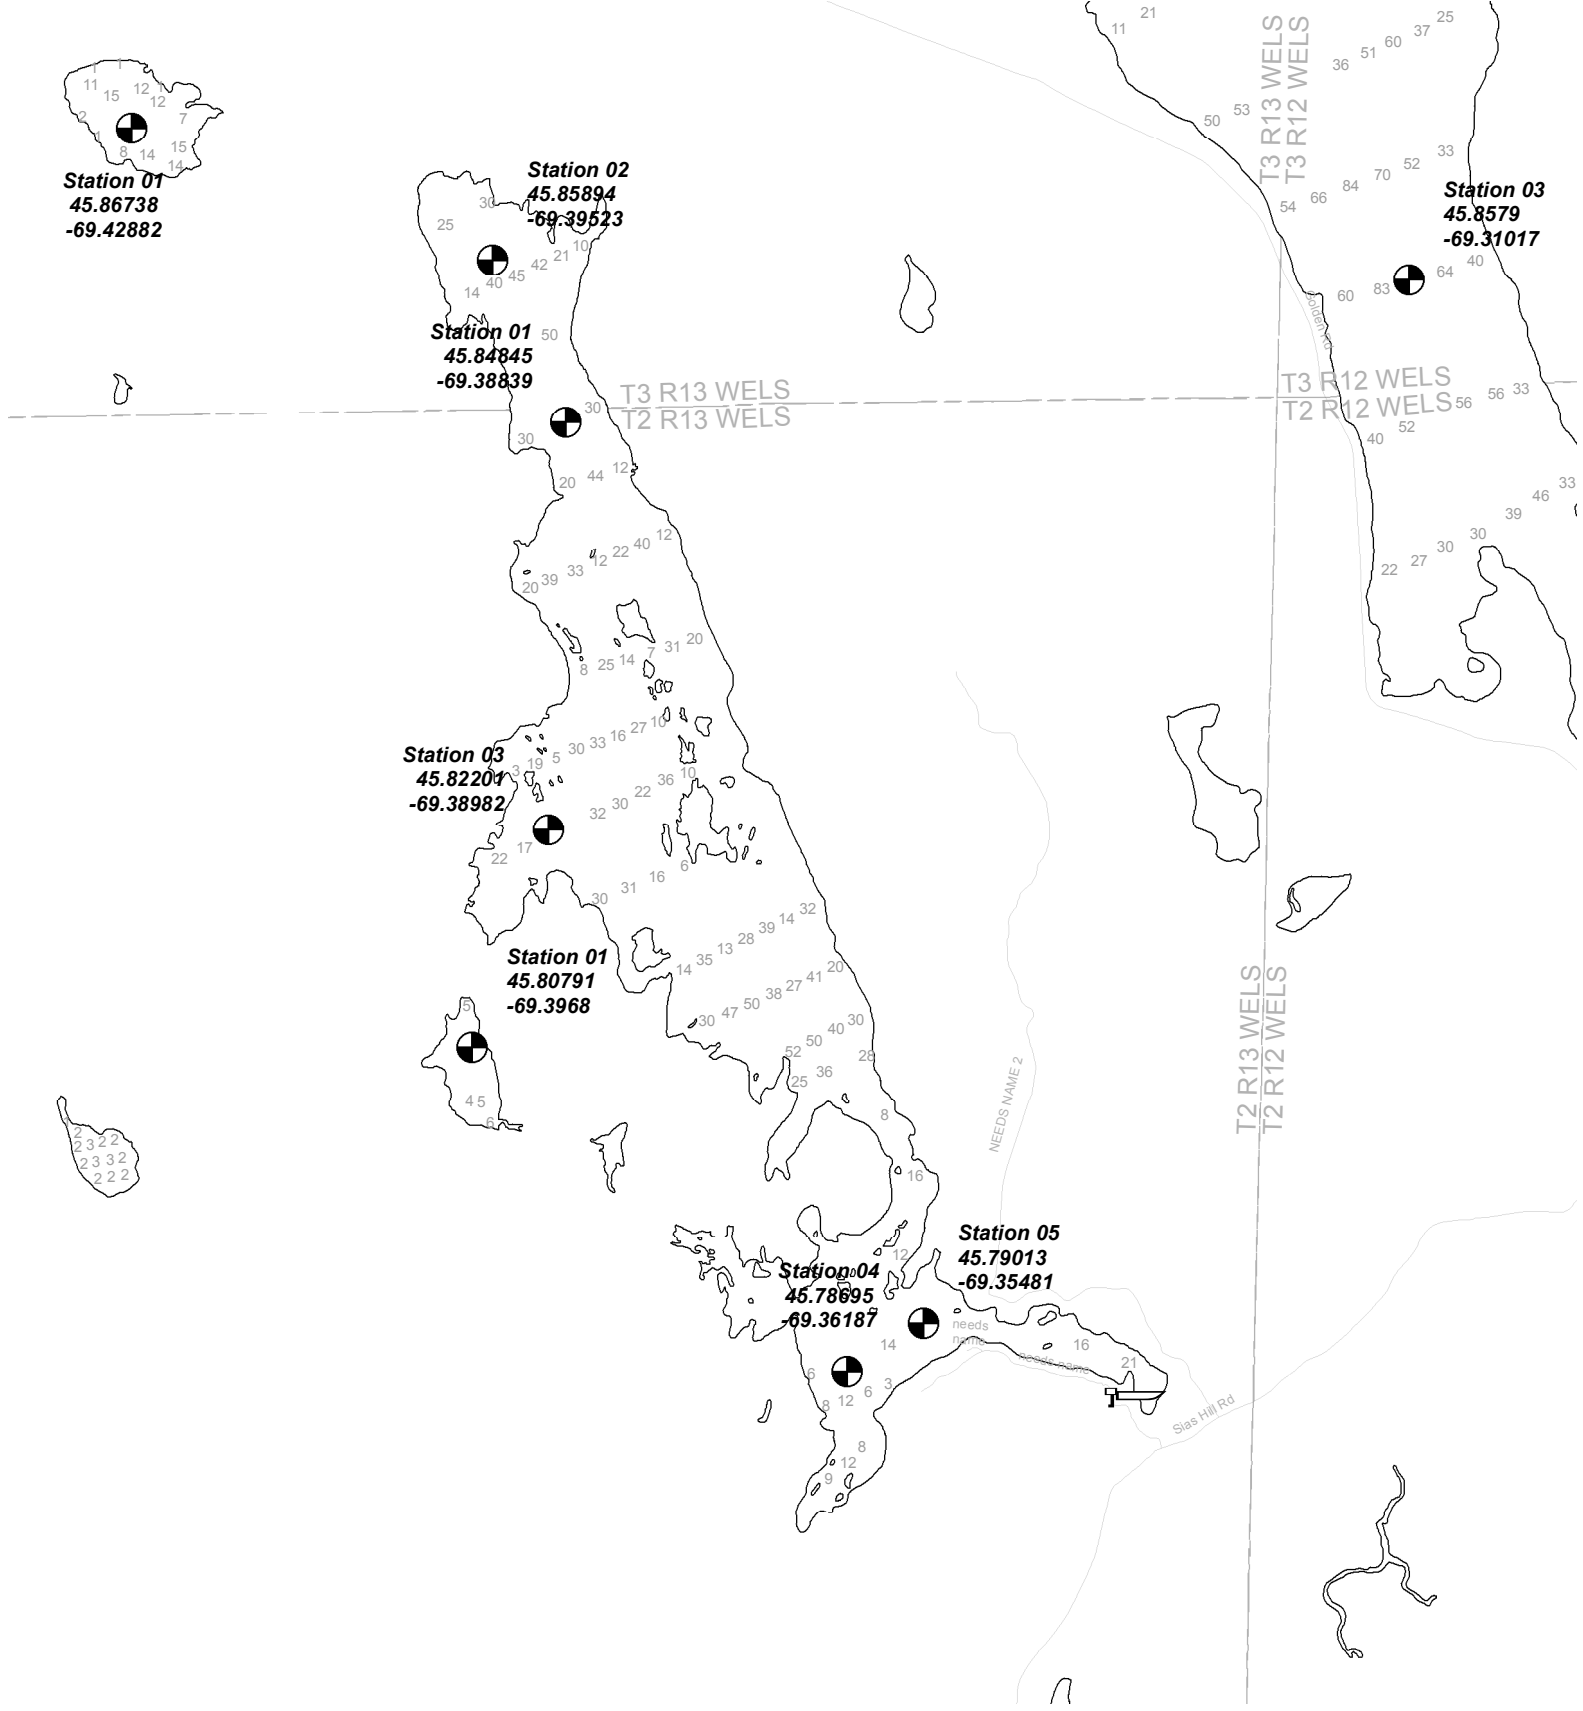

**Station 01**  
45.86738  
-69.42882

**Station 02**  
45.85894  
-69.39523

**Station 03**  
45.8579  
-69.31017

**Station 01**  
45.84845  
-69.38839

**Station 03**  
45.82201  
-69.38982

**Station 01**  
45.80791  
-69.3968

**Station 04**  
45.78895  
-69.36187

**Station 05**  
45.79013  
-69.35481

# Ragged Lake

MIDAS # 2936

T2 R13 WELS, Piscataquis Co. - Delorme Page 49 - 2606 acres

 Boat Launch  
  Lake Sample Stations  
 # Depth (FT)  
  Roads  
  Town Lines