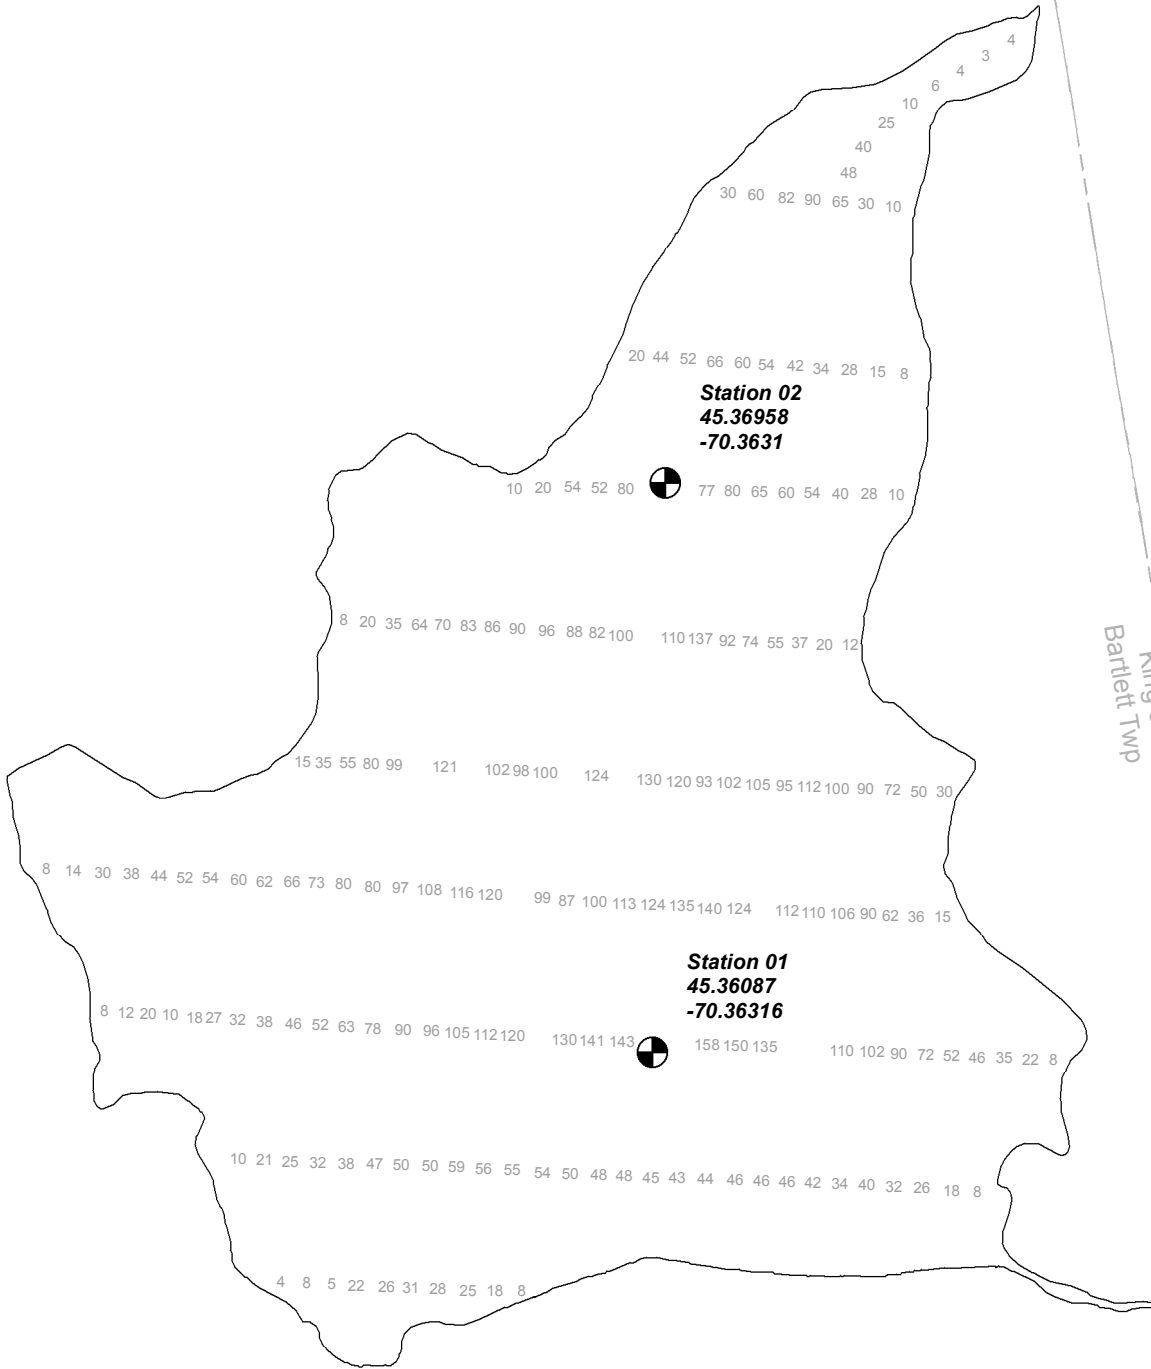

T5 R6 BKP WKR
King &
Bartlett Twp

King And Bartlett Lake

MIDAS # 5136

King & Bartlett Twp, Somerset Co. - Delorme Page 39 - 538 acres